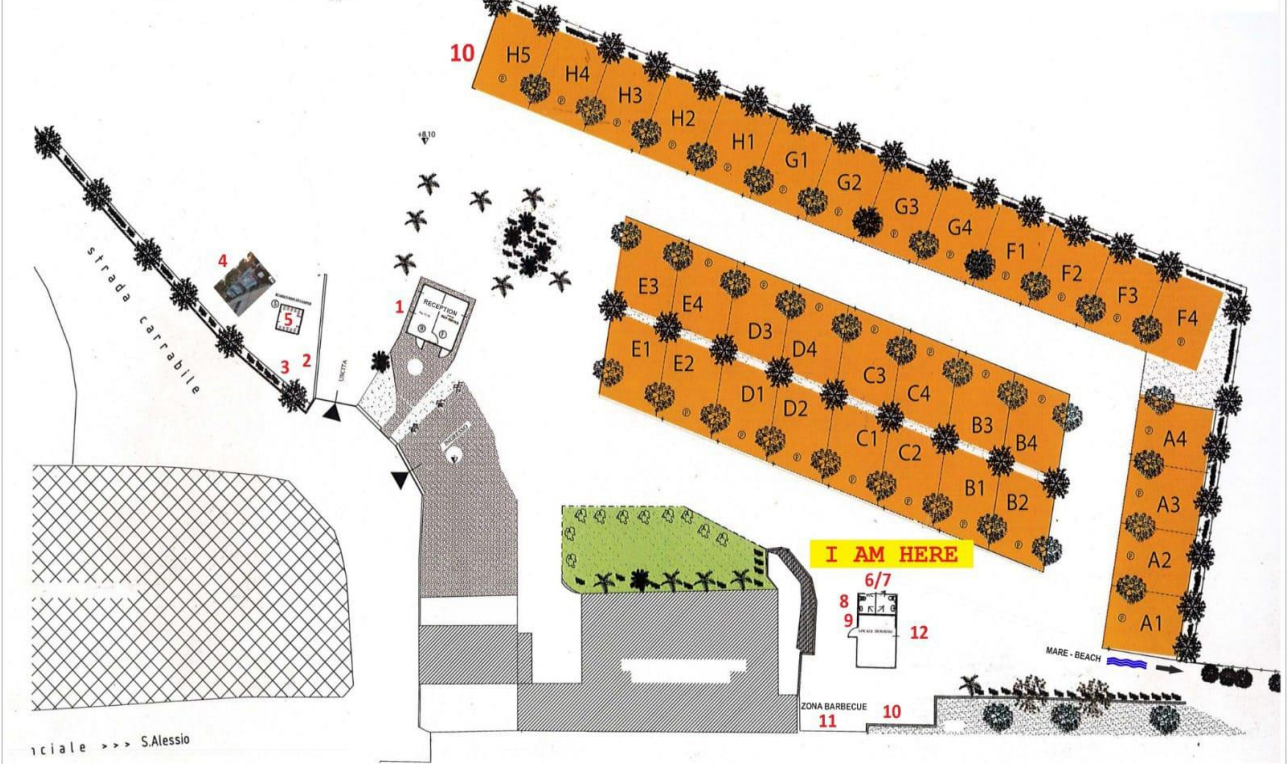

1. **RECEPTION** REZEPTION - RÉCEPTION
2. **SCARICO WC CHIMICO** CHEMICAL TOILET DRAIN - CHEMISCHER TOILETTENABFLUSS - VIDANGE CHIMIQUE DES TOILETTES
3. **ACQUA POTABILE** DRINKING WATER - WASSER TRINKEN - BOIRE DE L'EAU
4. **SPAZZATURA DIFFERENZIATA (ALLUMINIO NELLA PLASTICA)** SORTED WASTE (ALUMINIUM IN PLASTIC) - SORTIERTER ABFALL (ALUMINIUM IN KUNSTSTOFF) - DÉCHETS TRIÉS (ALUMINIUM DANS PLASTIQUE)
5. **SCARICO ACQUE NERE** BLACK WATER DISCHARGE - SCHWARZWASSERABLASS - REFOULEMENT DES EAUX NOIRES
- 6/7. **DOCCE, BAGNO** SHOWERS, BATHROOM - DUSCHEN, BADEZIMMER - DOUCHES, SALLE DE BAIN
8. **LAVANDINI** WASHBASINS - WASCHBECKEN - LAVABO
9. **LAVATRICE** WASHING MACHINE - WASCHMASCHINE - MACHINE À LAVER
10. **LAVANDINI CON ACQUA POTABILE** SINKS WITH DRINKING WATER - WASCHBECKEN MIT TRINKWASSER - ÉVIER AVEC EAU POTABLE
11. **AREA BARBECUE** BARBECUE AREA - GRILLBEREICH - ESPACE BARBECUE
12. **ZONA PICNIC** PICNIC AREA - PICKNICK BEREICH - AIRE DE PIQUE NIQUE

Look carefully at the map where any part of our rest area is marked. If you have any doubts send me a message.